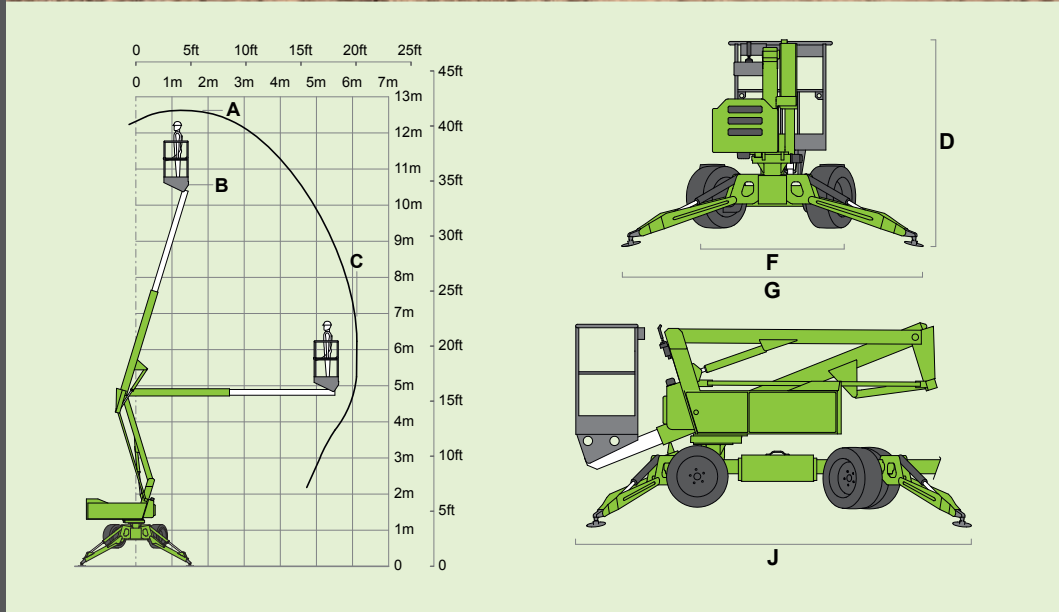

niftylift

SD34T 4x4

(A) 12.65m
42ft

(B) 10.65m
35ft

(C) 6.1m
20ft

225kg
500lbs

1.1m x 0.65m
3ft 7in x 2ft 2in

(D) 1.95m
6ft 5in

(F) 1.56m
5ft 1in

(G) 3.2m
10ft 6in

(J) 3.9m
12ft 10in

10km/h
6.2mph

3.9m
12ft 10in

45%
24°

2260kg
4980lbs

niftylift
1525 S. Buncombe Road,
Greer, SC - 29651
United States
1-800-643-8954
usasales@niftylift.com
www.niftylift.com